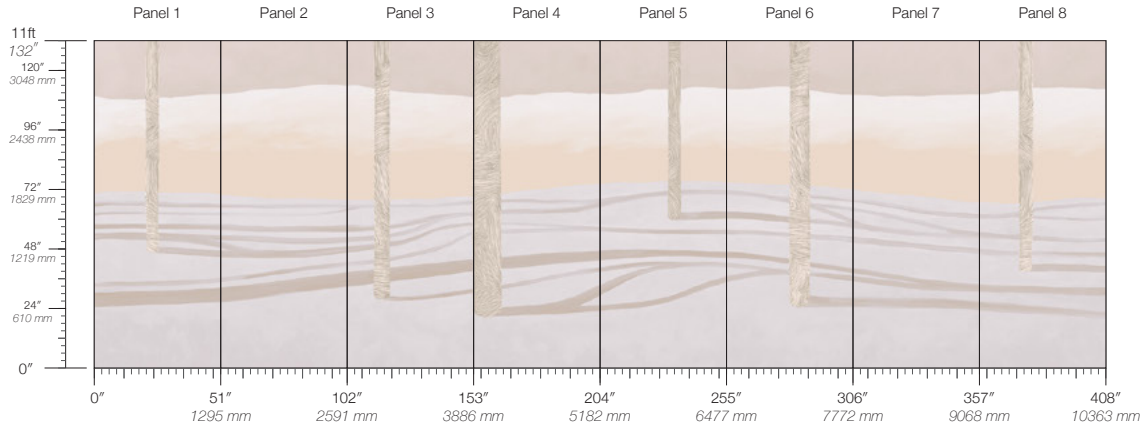

PENUMBRA

SHADOW

SUNDIAL

STONE

Sylvan Daylight

Suitable for residential and commercial projects

COLOR
Daylight

STOCK
Made to order

ORIGIN
USA

DISCLAIMER
Panel maps represent mural artwork only. Reference the physical sample for color and texture.

PANEL WIDTH
51" / 1295 mm trimmed

FLAMMABILITY
ASTM E84 Adhered Class A

DETAILS
Custom options available

PANEL HEIGHT
132" / 3353 mm standard
192" / 4877 mm extended

ENVIRONMENTAL
Recycled Content, Phthalate Free
Low VOC, HPD Available

PRICE
Available upon request