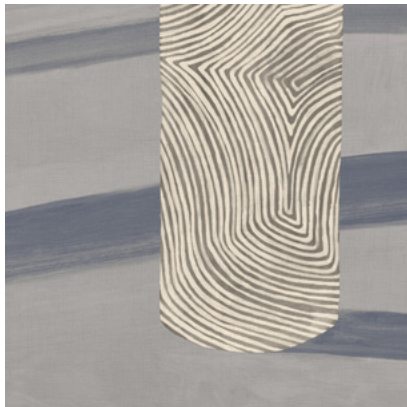

Calico

SYLVAN

Tear Sheet

Sylvan is a choreography of landscape, light, and shadow.

AFTERLIGHT

BOREAL

DAYLIGHT

LAKESIDE

PENUMBRA

SHADOW

SUNDIAL

STONE

Sylvan Daylight

Suitable for residential and commercial projects

COLOR
Daylight

STOCK
Made to order