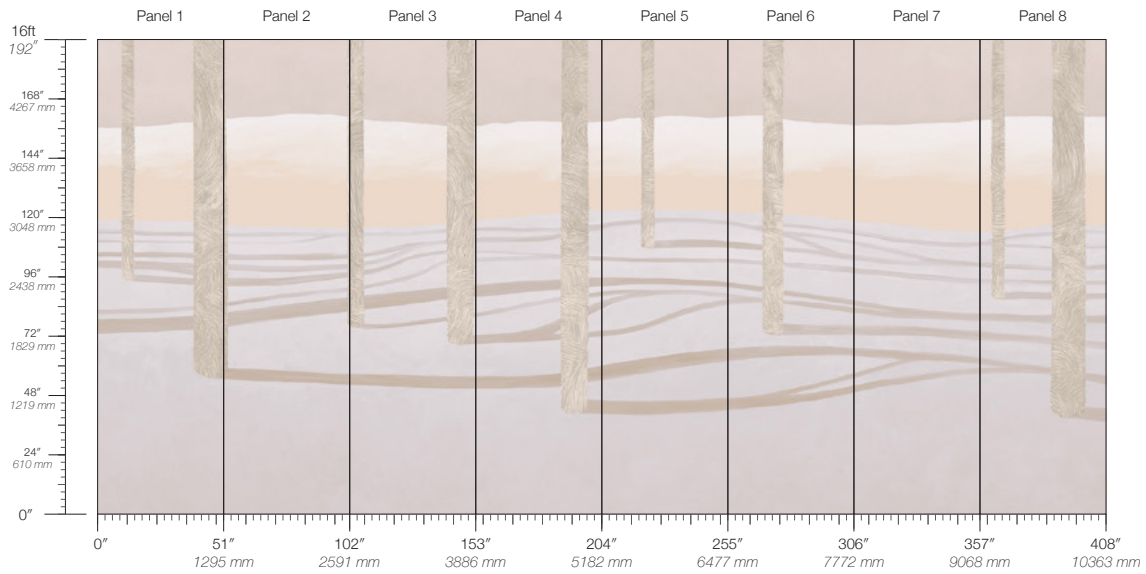

PENUMBRA

SHADOW

SUNDIAL

STONE

Sylvan Daylight

Suitable for residential and commercial projects

COLOR
Daylight

STOCK
Made to order

REPEAT
Non-repeating

CONTACT
sales@calicowallpaper.com
+1 718 243 1705
57 Lispenard Street
New York, NY 10013 USA

ITEM
5503

MINIMUM
1 panel

LEAD TIME
4 weeks to print

CONTENT
Type II Vinyl

MAINTENANCE
Water-based cleanser

ORIGIN
USA

DISCLAIMER
Panel maps represent mural artwork only. Reference the physical sample for color and texture.

PANEL WIDTH
51" / 1295 mm trimmed

FLAMMABILITY
ASTM E84 Adhered Class A

DETAILS
Custom options available

PANEL HEIGHT
132" / 3353 mm standard
192" / 4877 mm extended

ENVIRONMENTAL
Recycled Content, Phthalate Free
Low VOC, HPD Available

PRICE
Available upon request