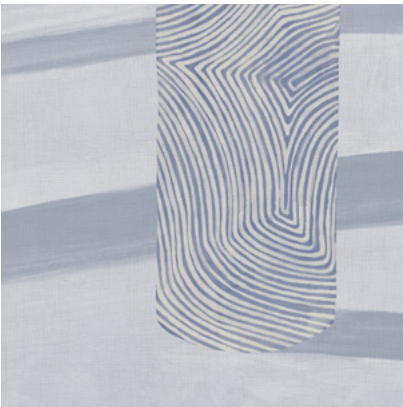

Calico

SYLVAN

Tear Sheet

Sylvan is a choreography of landscape, light, and shadow.

AFTERLIGHT

BOREAL

DAYLIGHT

LAKESIDE

PENUMBRA

SHADOW

SUNDIAL

STONE

Sylvan Daylight

Suitable for residential and commercial projects

COLOR
Daylight

STOCK
Made to order

ORIGIN
USA

DISCLAIMER
Panel maps represent mural artwork only. Reference the physical sample for color and texture.

PANEL WIDTH
51" / 1295 mm trimmed

FLAMMABILITY
ASTM E84 Adhered Class A

DETAILS
Custom options available